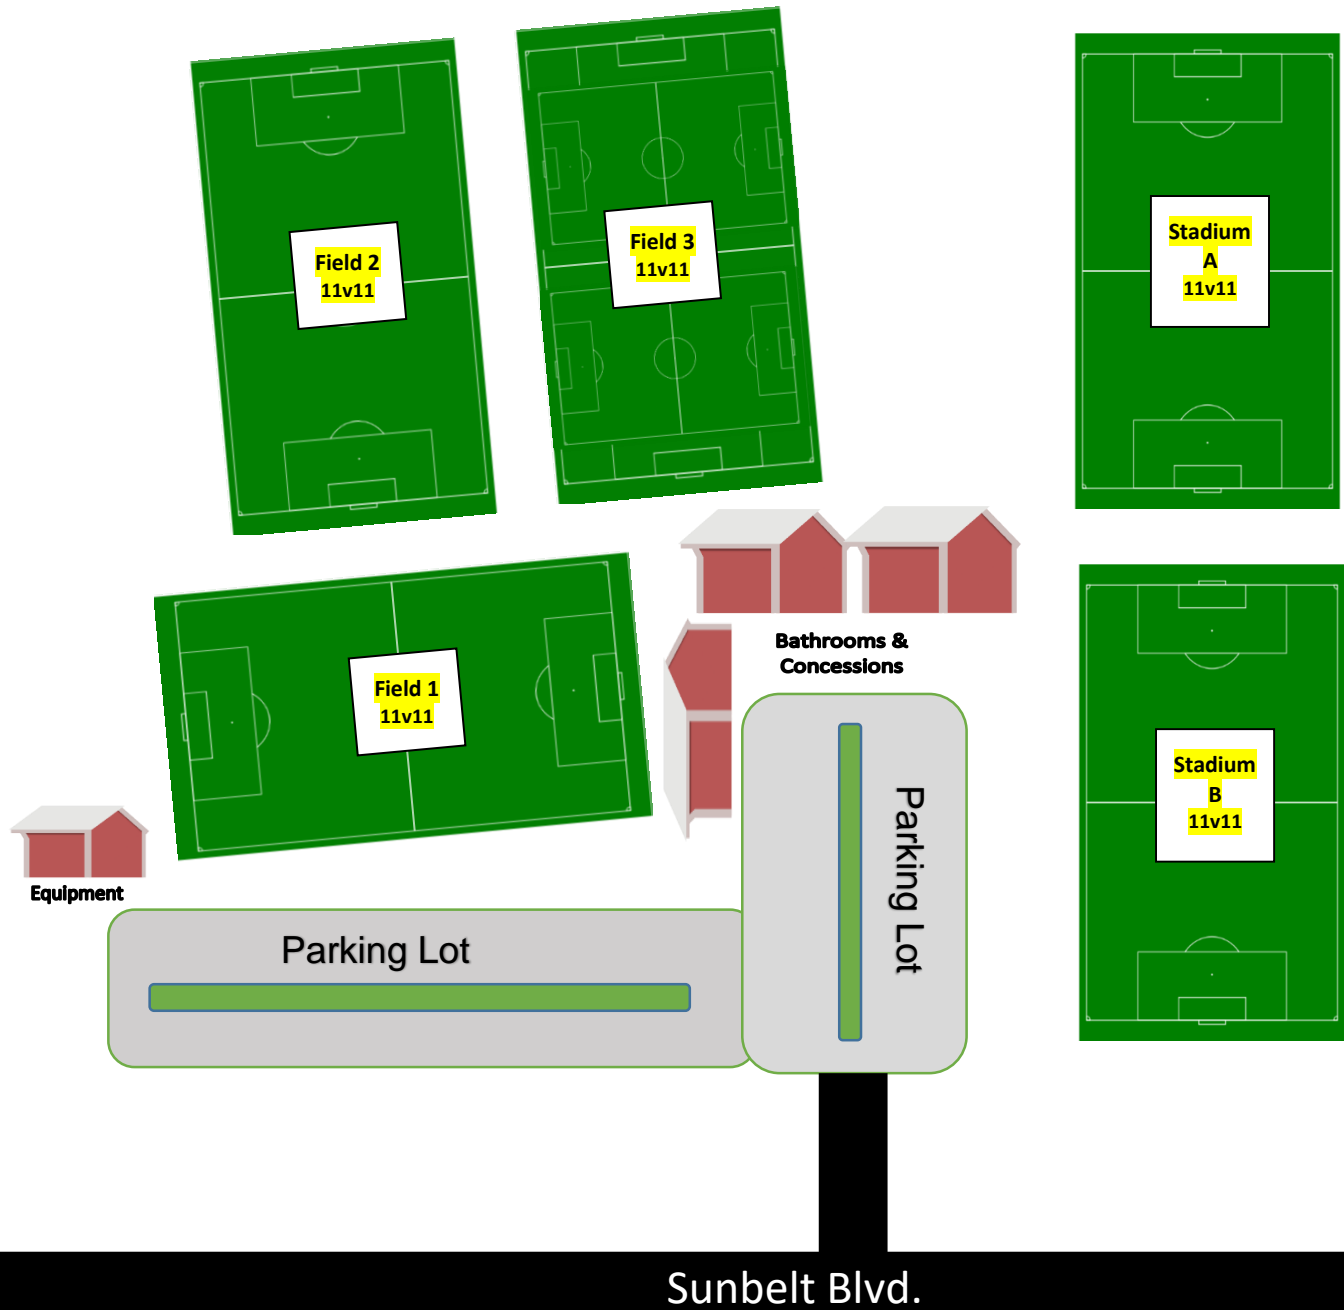

Southeastern Freight Lines Soccer Center

115 Sunbelt Blvd., Columbia, SC 29203

Tournament Layout

**NO PETS ARE ALLOWED
AT ANY SOUTH CAROLINA
UNITED FC FIELDS!**

SEVERE WEATHER PROTOCOL:

Thorguard Lightning Detection System is installed at this complex.

1 Horn Blast & Flashing Strobe Light = all players & parents immediately return and remain in cars

3 Horn Blasts & Strobe Light turns off = players & parents can vacate cars and return to fields